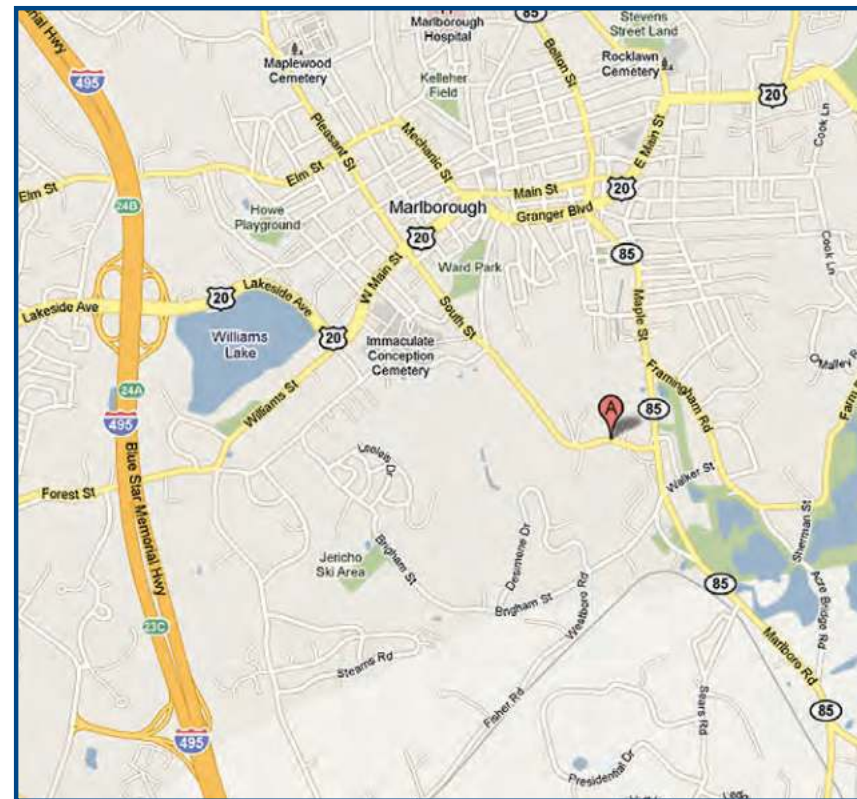

← ARROW FENCE CO. INC. →

Since 1969
ARROW FENCE

← ARROW FENCE CO. INC. → www.arrowfenceonline.com

Directions from the North
Take I-495 South toward Marlboro
At exit 24A, take Ramp (RIGHT) onto US-20 [Lakeside Ave] toward Marlboro
Turn RIGHT (South-East) onto South St

Directions from the South
Take I-495 North toward Lowell
At exit 24A, take Ramp (RIGHT) onto US-20 [Lakeside Ave] toward Marlboro
Turn RIGHT (South-East) onto South St

Directions from the East
Take Route 9 West toward Worcester
Turn RIGHT (North) onto Route 85 [Cordaville Rd]
Keep STRAIGHT onto Route 85 [Marlboro Rd]
Bear RIGHT (North) onto Route 85 [Maple St]
Turn LEFT (West) onto South St

Directions from the West
Take I-290 East toward Shrewsbury / Marlboro
At exit 26A, take Ramp (RIGHT) onto I-495 toward I-495 / Cape Cod
At exit 24A, take Ramp (RIGHT) onto US-20 [Lakeside Ave] toward US-20 / Marlboro
Turn RIGHT (South-East) onto South St